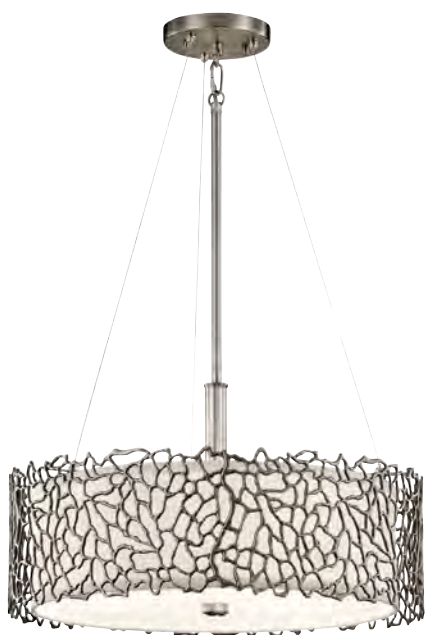

FE/AUDRIE/P/M

FE/AUDRIE/P/S

FE/AUDRIE/W1

FE/AUDRIE/W2

Code	Description	Height	Width	Min. Drop	Max. Drop	Projection	Finish	Max. Wattage
FE/AUDRIE/P/M	Medium Pendant	657mm	257mm	695mm	1745mm*	-	Polished Nickel	6 x 3.5W LED 350 LM
FE/AUDRIE/P/S	Small Pendant	486mm	181mm	524mm	1574mm*	-	Polished Nickel	4 x 3W LED 250 LM
FE/AUDRIE/W1	Wall Light	308mm	127mm	-	-	102mm	Polished Nickel	5W LED 400 LM
FE/AUDRIE/W2	Wall Light	562mm	127mm	-	-	102mm	Polished Nickel	12W LED 1100 LM

(LED colour temperature: 2700K) \* Supplied with 3 x 300mm & 1 x 150mm rods.

Inspired by natural coral, the Silver Coral collection evokes a natural feeling while providing endless and fascinating features. Delicate details are infused with a unique contemporary yet soft design.

KL/SILCORAL/P/A

KL/SILCORAL/P/A  
shown as semi-flush

KL/SILCORAL/MP

KL/SILCORAL/P/B

KL/SILCORAL/ISLE

Top view of  
KL/SILCORAL/ISLE

KL/SILCORAL1

Code	Description	Height	Width	Min. Drop	Max. Drop	Projection	Finish	Max. Wattage
KL/SILCORAL/P/A	Duo-Mount Pendant	175mm	464mm	286mm	1270mm*	-	Classic Pewter	3 x 100W E27
KL/SILCORAL/P/B	Pendant	175mm	559mm	350mm	1194mm*	-	Classic Pewter	4 x 100W E27
KL/SILCORAL/MP	Mini Pendant	150mm	184mm	275mm	1219mm*	-	Classic Pewter	1 x 100W E27
KL/SILCORAL/ISLE	Oval Island Light	175mm	864mm	350mm	1194mm*	406mm	Classic Pewter	4 x 100W E27
KL/SILCORAL1	Wall Light	235mm	191mm	-	-	140mm	Classic Pewter	1 x 100W E27