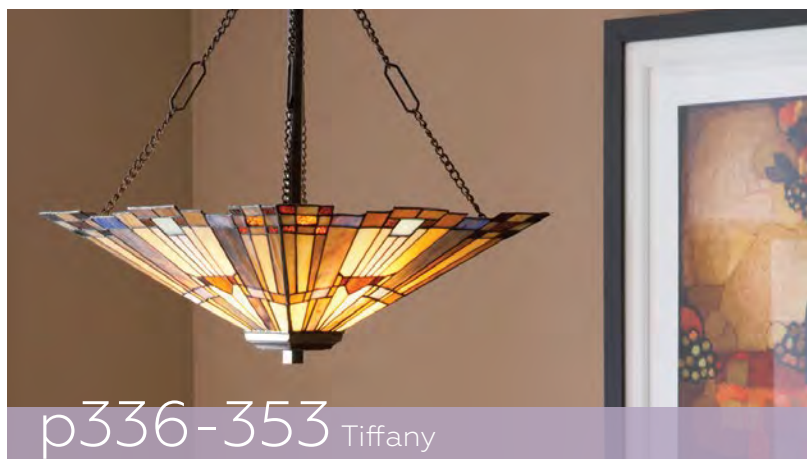

p336-353 Tiffany

The contemporary, stem hung design of Solstice creates an interesting transparent sphere with semi-circular glass panels, brought together by bold hinges of Polished Chrome.

HK/SOLSTICE/P