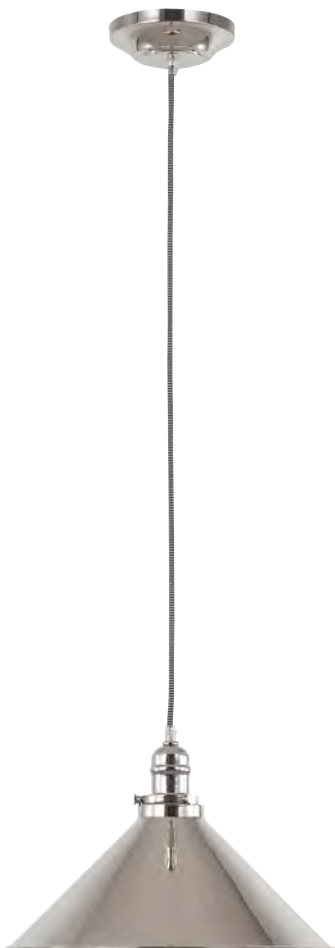

The style of the Provence is taken from French designs of the mid 1900s where they were commonly used to light tables in kitchens, cafés and bistros. Options include a rise and fall system, where the height can be easily changed in situ to suit a variety of applications. New to the collection is a single pendant, table lamp, floor lamp and wall light. The Provence is offered in Aged Brass, Old Bronze and Polished Nickel finishes.

PV/SP PN

Code	Description	Height	Width	Min. Drop	Max. Drop	Projection	Finish	Max. Wattage
PV/P PN	1ft Rise & Fall Pendant	230mm	370mm	960mm	1800mm	-	Polished Nickel	1 x 100W E27
PV/SP PN	Pendant	230mm	370mm	280mm	2000mm	-	Polished Nickel	1 x 100W E27
PV/TL PN	Table Lamp	960mm	225mm	-	-	-	Polished Nickel	1 x 60W E27
PV/FL PN	Floor Lamp	2040mm	340mm	-	-	-	Polished Nickel	1 x 100W E27
PV1 PN	1ft Wall Light	275mm	210mm	-	-	340mm	Polished Nickel	1 x 60W E27