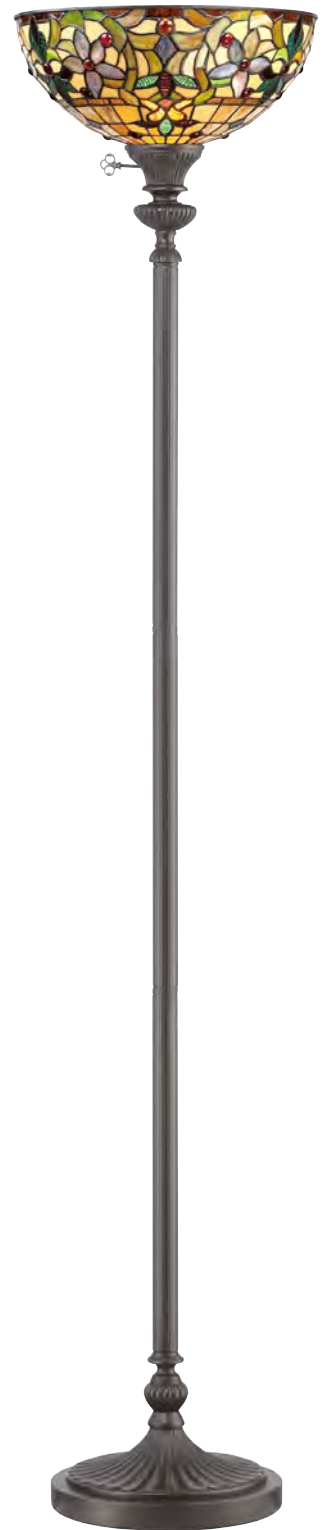

QZ/KAMI/UL
366 pieces of glass

Code	Description	Height	Width	Min. Drop	Max. Drop	Projection	Finish	Max Wattage
QZ/KAMI/F	Flush Mount	152mm	432mm			-	Vintage Bronze	2 x 60W E27
QZ/KAMI/P	Pendant	267mm	508mm	394mm	2100mm*	-	Vintage Bronze	3 x 60W E27
QZ/KAMI/TL	Table Lamp	584mm	406mm			-	Vintage Bronze	2 x 60W E27
QZ/KAMI/UL	Uplighter	1778mm	356mm			-	Vintage Bronze	1 x 100W E27
QZ/KAMI/WU	Wall Uplighter	178mm	368mm			140mm	Vintage Bronze	2 x 60W E14

* Supplied with 1500mm of chain.