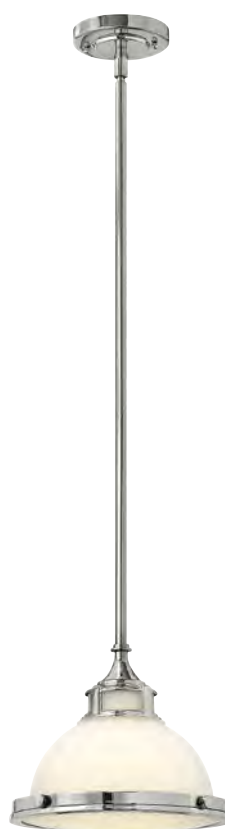

HK/AMELIA/P/S CM