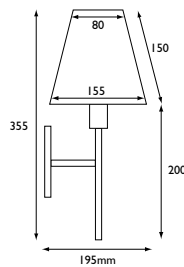

HQ/LUCERNE 1LT
shown with Manhattan Grape shade