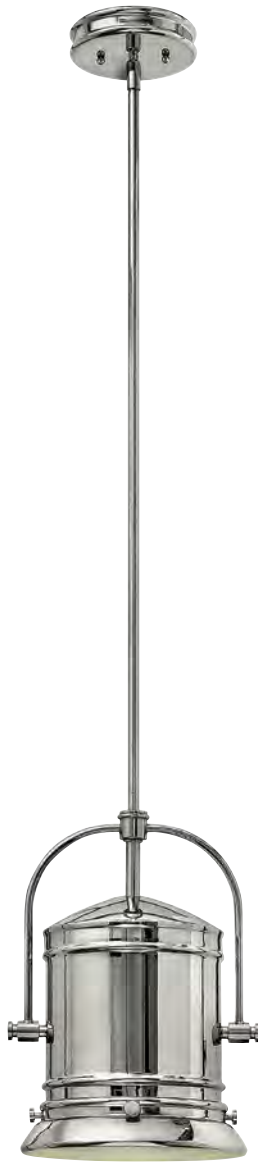

Pullman's mid-century modern pendant collection is influenced by a dramatic theatre stage light design combined with a dash of nautical chic. A sleek white-painted interior reflector maximises its downward illumination while simultaneously creating a striking contrast with the bold exterior finish.

HK/PULLMAN/M CM