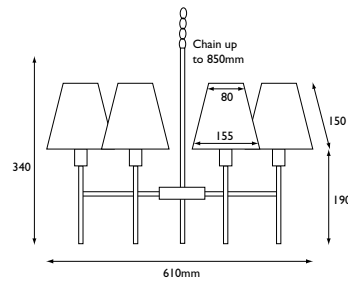

HQ/LUCERNE 2LT
shown with Juniper Slate shades