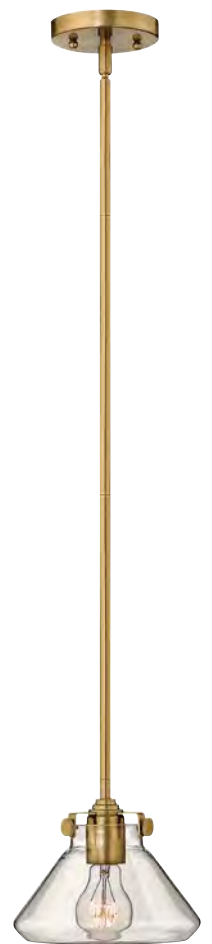

HK/CONGRES/P/A BC

BEST EFFECT  
WITH OUR VINTAGE  
INDUSTRIAL LAMPS  
See page 679

Code	Description	Height	Width	Min. Drop	Max. Drop	Projection	Finish	Max Wattage
HK/CONGRES/P/A BC	Clear Glass Pendant	178mm	203mm	253mm	902mm*2	-	Brushed Caramel	1 x 100W E27
HK/CONGRES/P/B BC	Clear Glass Pendant	229mm	222mm	304mm	1054mm*2	-	Brushed Caramel	1 x 100W E27
HK/CONGRES1/A BC	Clear Glass Wall Light	286mm	203mm	-	-	248mm	Brushed Caramel	1 x 100W E27
HK/CONGRES1/B BC	Clear Glass Wall Light	330mm	222mm	-	-	254mm	Brushed Caramel	1 x 100W E27
HK/CONGRES4/A BC	Clear Glass Chandelier	406mm	686mm	578mm	1340mm*1	-	Brushed Caramel	4 x 100W E27
HK/CONGRES4/B BC	Clear Glass Chandelier	362mm	667mm	533mm	1295mm*1	-	Brushed Caramel	4 x 100W E27