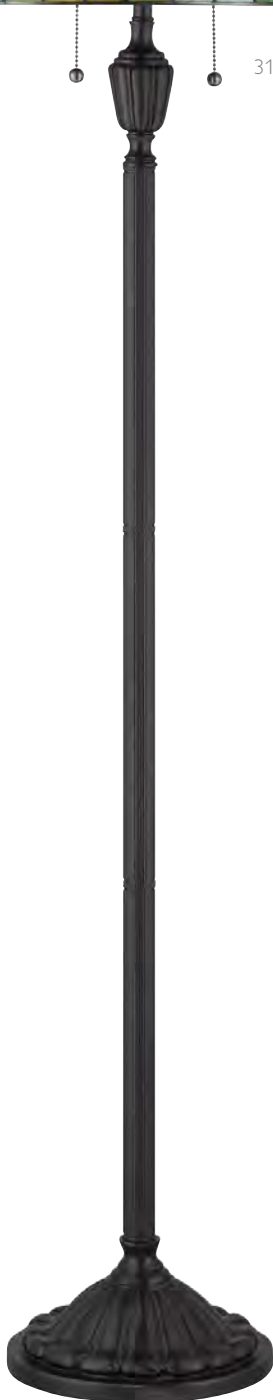

QZ/KING/TL
318 pieces of glass

Code	Description	Height	Width	Projection	Finish	Max Wattage
QZ/KING/FL	Floor Lamp	1575mm	457mm	-	Vintage Bronze	2 x 100W E27
QZ/KING/TL	Table Lamp	610mm	406mm	-	Vintage Bronze	2 x 60W E27