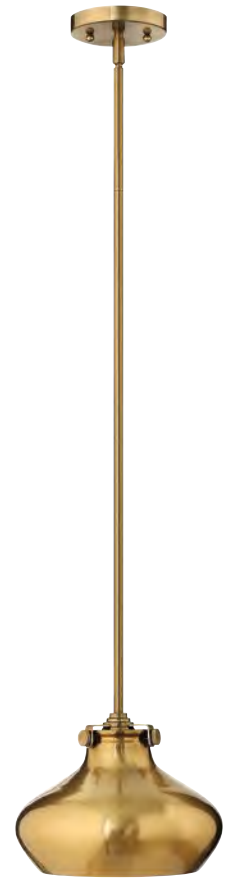

HK/CONGRES P/C BC