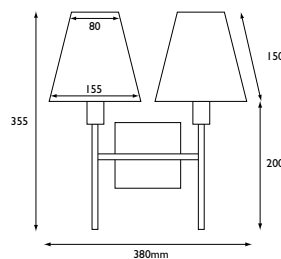

HQ/LUCERNE 4LT
shown with Juniper Slate shades

Code	Description	Max. Wattage	Lampshade	Colour	Shade Ref.
HQ/LUCERNE 1LT	1lt Wall Light	25W E14	15cm Cone	Manhattan Grape 2129	HQ/CO15-2129
HQ/LUCERNE 2LT	2lt Wall Light	25W E14	15cm Cone	Juniper Slate 3404	HQ/CO15-3404
HQ/LUCERNE 4LT	4lt Chandelier	25W E14	15cm Cone	Juniper Slate 3404	HQ/CO15-3404
HQ/LUCERNE 6LT	6lt Chandelier	25W E14	15cm Cone	Manhattan Grape 2129	HQ/CO15-2129

N.B. Please order fitting then separate choice of shade. Shades can be mixed and matched.