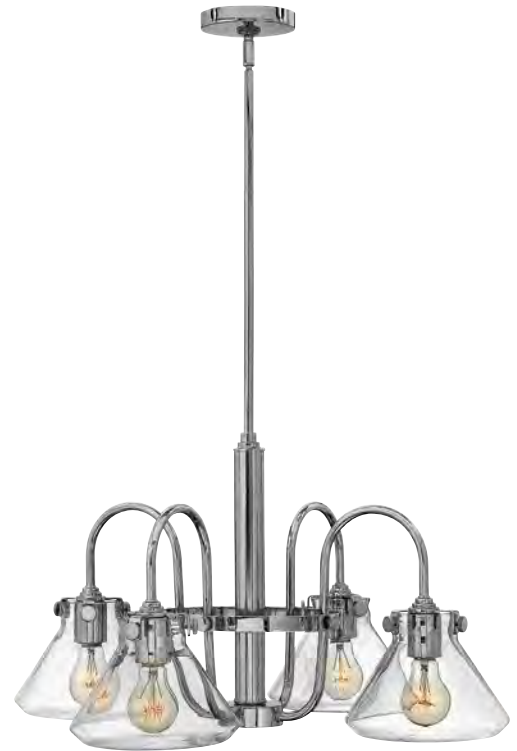

HK/CONGRES1/A CM

HK/CONGRES1/B CM

HK/CONGRES P/A CM

HK/CONGRES P/B CM

HK/CONGRES4/B CM

HK/CONGRES4/A CM

Code	Description	Height	Width	Min. Drop	Max. Drop	Projection	Finish	Max Wattage
HK/CONGRES1/A CM	Clear Glass Wall Light	286mm	203mm	-	-	248mm	Chrome	1 x 100W E27
HK/CONGRES1/B CM	Clear Glass Wall Light	330mm	222mm	-	-	254mm	Chrome	1 x 100W E27
HK/CONGRES P/A CM	Clear Glass Pendant	178mm	203mm	253mm	902mm* <sup>2</sup>	-	Chrome	1 x 100W E27
HK/CONGRES P/B CM	Clear Glass Pendant	229mm	222mm	304mm	1054mm* <sup>2</sup>	-	Chrome	1 x 100W E27
HK/CONGRES4/A CM	Clear Glass Chandelier	406mm	686mm	578mm	1340mm* <sup>1</sup>	-	Chrome	4 x 100W E27
HK/CONGRES4/B CM	Clear Glass Chandelier	362mm	667mm	533mm	1295mm* <sup>1</sup>	-	Chrome	4 x 100W E27