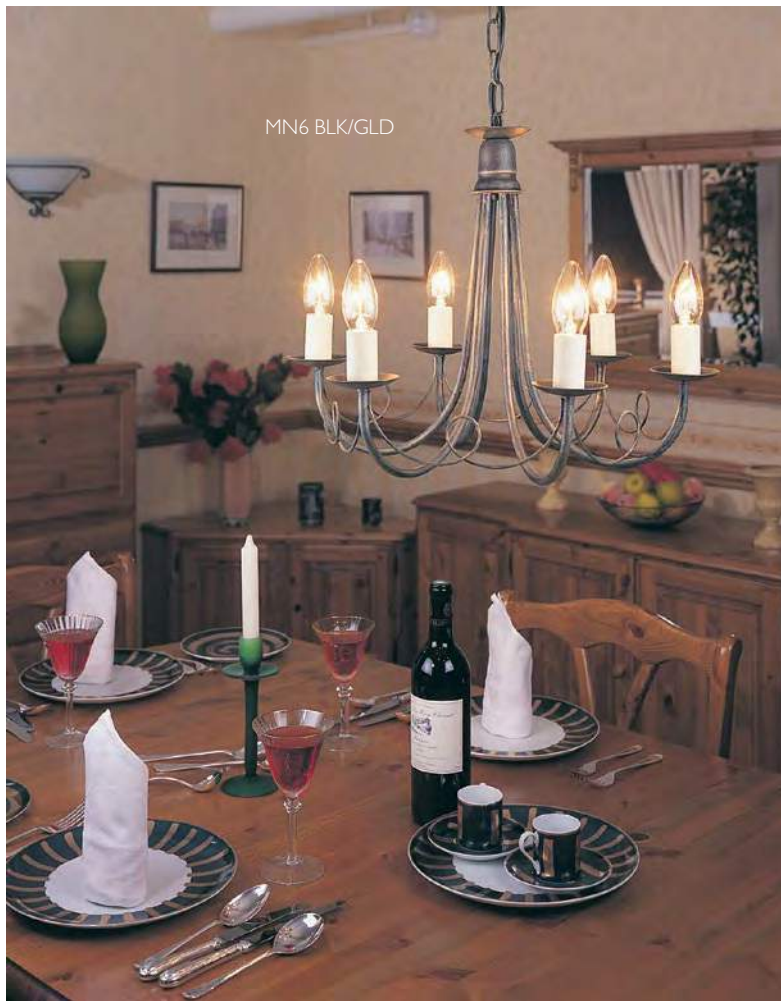

An elegant range of compact Gothic fittings designed especially for lower ceilings. With its pleasing looped drapes, easy conversion to semi-flush, as well as its ability to accept optional glass, this range is as versatile as it is attractive. Available in Black, Black/Gold and Ivory/Gold finishes.