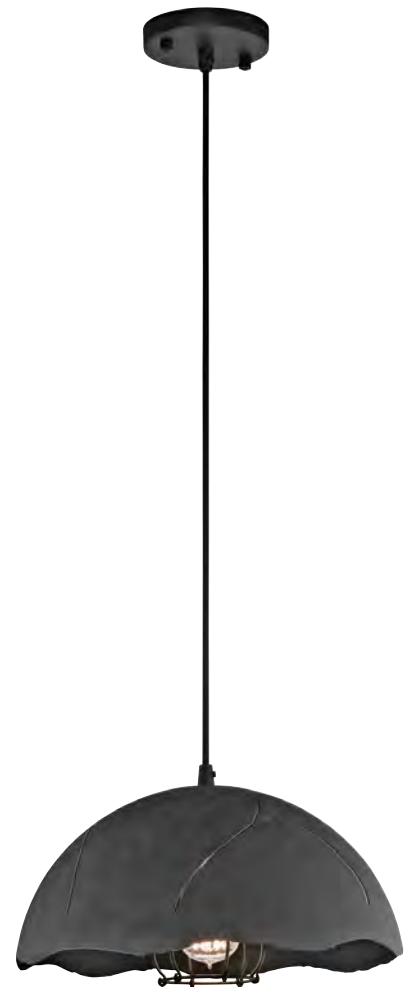

KL/FRACTURE/P/S