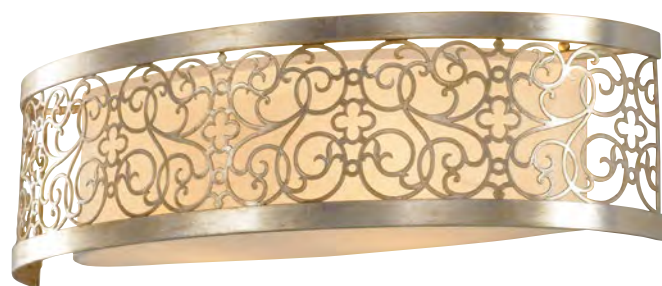

FE/ARABESQUE2