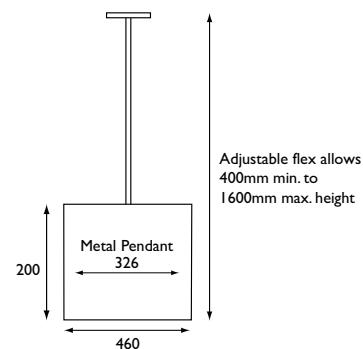

SIENNA PENDANT

The Sienna pendant comprises of three E27 lamp-holders that have a Polished Nickel diffuser and adjustable black textile cord. The lampshades are all handmade, and available in Black, Marine or Cream.

HQ/SIENNA P
shown with shade HQ/CY46 MARINET9