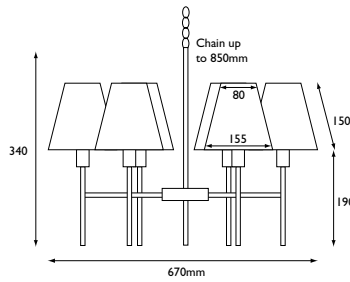

Finished in
Brushed Nickel

HQ/LUCERNE 1LT
shown with Manhattan Grape shade