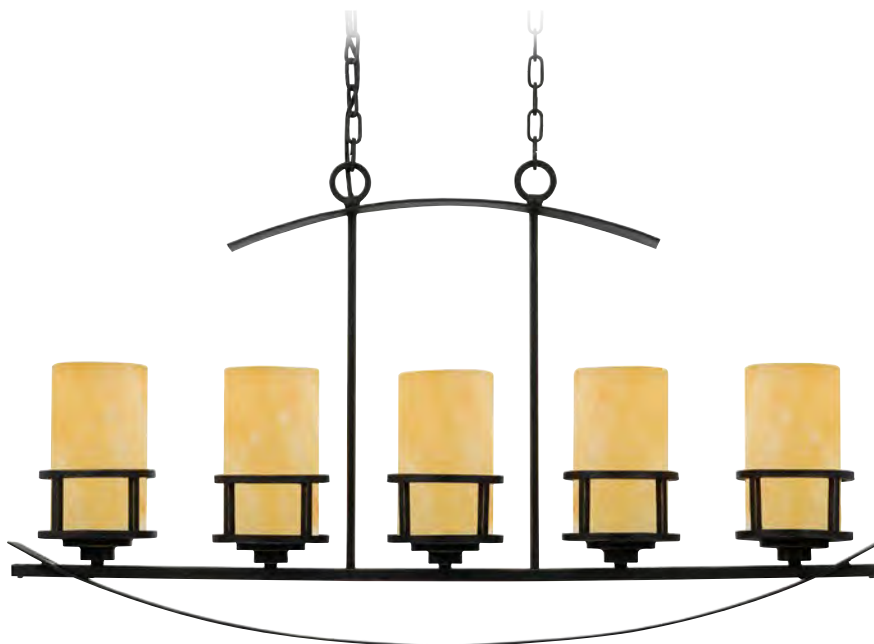

QZ/KYLE5/ISLE