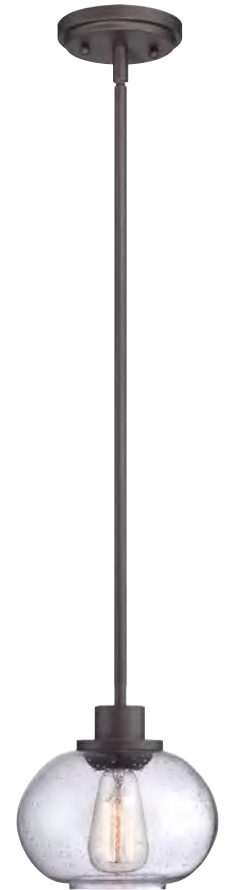

QZ/TRILOGY/3P

QZ/TRILOGY/SF/M

QZ/TRILOGY1

Industrial/Antique  
Lamps Included

QZ/TRILOGY3

QZ/TRILOGY/SF/S

QZ/TRILOGY/MP

Code	Description	Height	Width	Min. Drop	Max. Drop	Projection	Finish	Max. Wattage
QZ/TRILOGY1	1lt Wall Light	241mm	203mm	-	-	229mm	Old Bronze	1 x 100W E27
QZ/TRILOGY3	3lt Chandelier	445mm	559mm	584mm	1778mm*1	-	Old Bronze	3 x 100W E27
QZ/TRILOGY/SF/S	Small Semi-Flush	254mm	305mm	-	-	-	Old Bronze	1 x 100W E27
QZ/TRILOGY/SF/M	Medium Semi-Flush	305mm	406mm	-	-	-	Old Bronze	3 x 100W E27
QZ/TRILOGY/MP	1lt Pendant	191mm	203mm	241mm	1168mm*2	-	Old Bronze	1 x 100W E27
QZ/TRILOGY/3P	3lt Pendant	508mm	406mm	584mm	1778mm*1	-	Old Bronze	3 x 100W E27